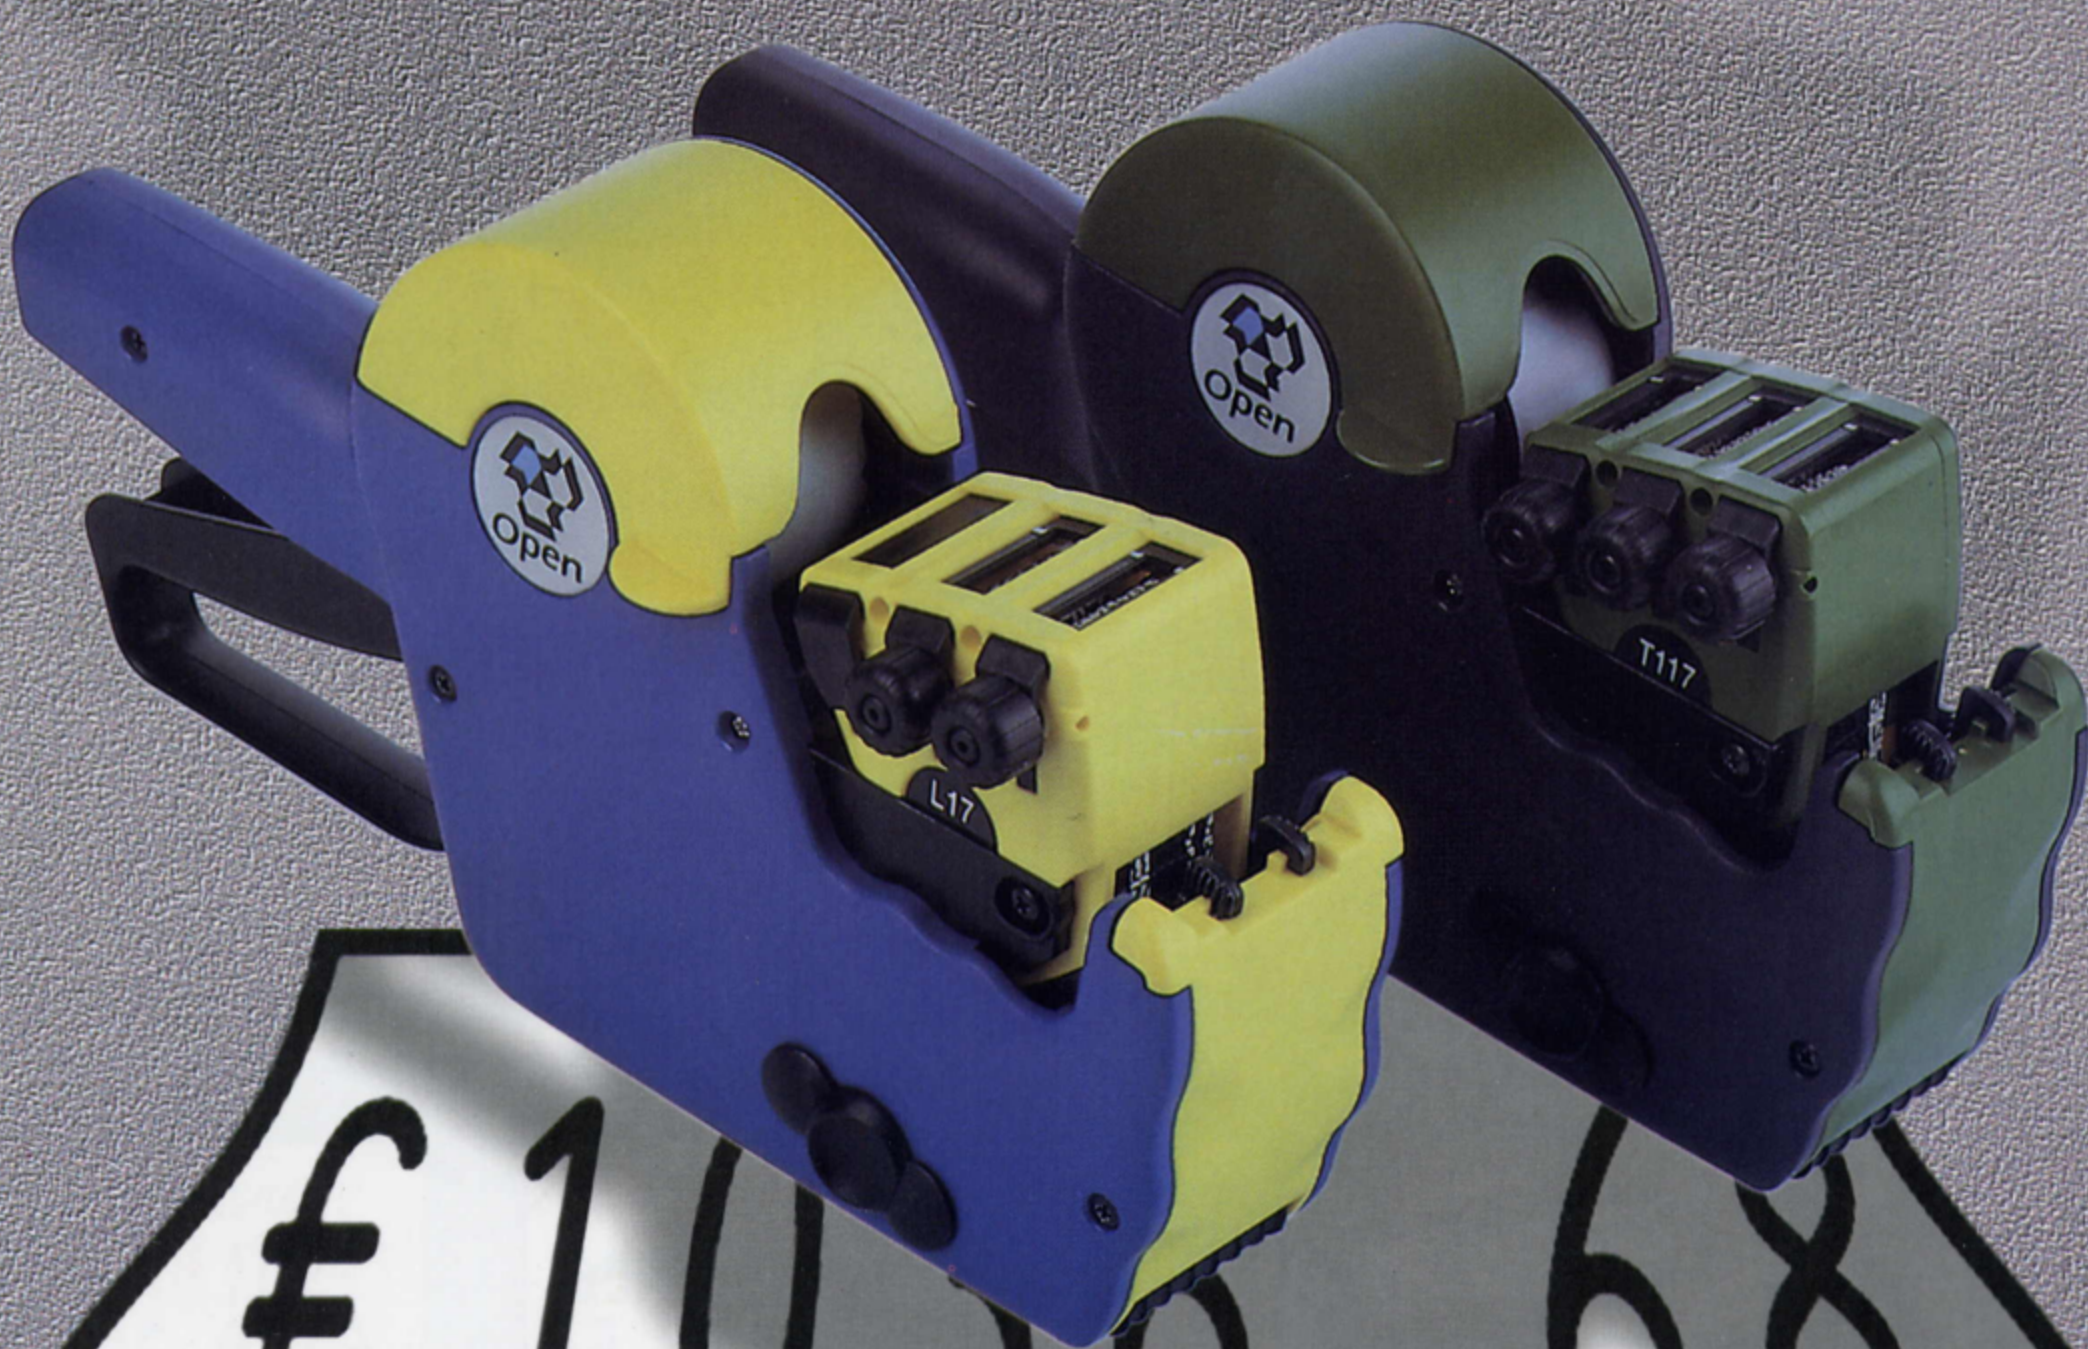

€ 1050.68

€ 6800.20